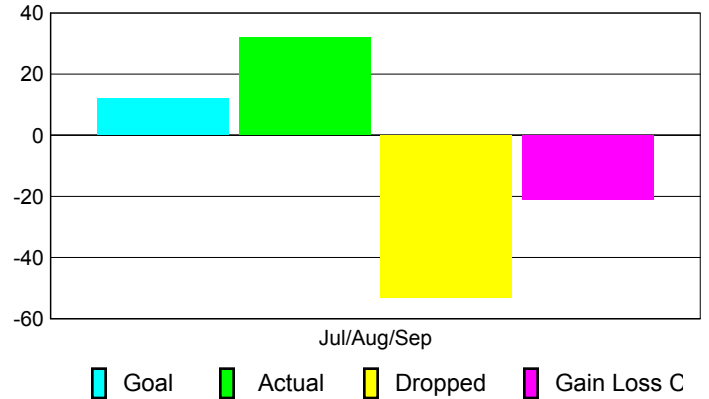

Membership Results 2010-2011

Goal, New, Dropped, Gain/Loss