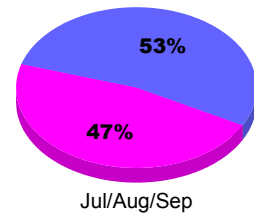

Membership Results
2010-2011

Membership
2009-2010

Month	Net Memb Goal	Actual New Memb	Actual Dropped Memb	Gain/Loss of Memb	Gain/Loss of Memb
Jul/Aug/Sep	12	32	-53	-21	-40
Totals	12	32	-53	-21	-40

Membership Results 2010-2011

Goal, New, Dropped, Gain/Loss

Comparison of Membership Gain/Loss

Current Year Compared to the Previous Year

Gender Comparison 2010-2011

■ Male ■ Female